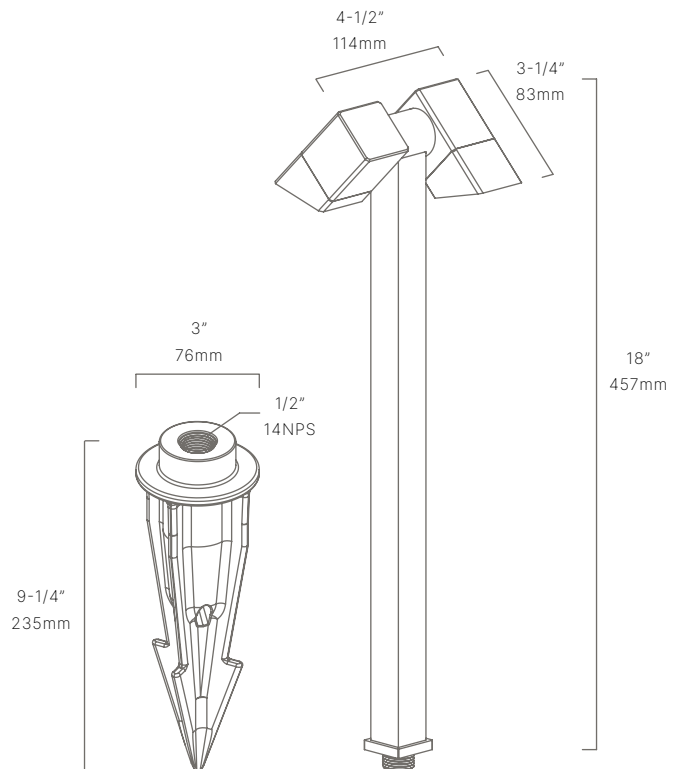

P. 760.931.2910

O. 2742 Loker Ave. W Carlsbad CA 92010

W. www.auroralight.com

MADE IN USA
WITH DOMESTIC & IMPORTED MATERIALS